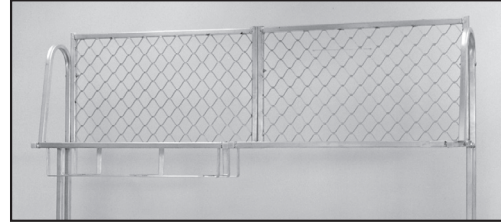

**Rust-Free Aluminum Work Tables**

Constructed of heavy-duty aluminum tubing. All-welded fabrication assures years of rugged service. Cutting surfaces are of 5/8" poly board and are cut to NSF specifications for easy cleaning, unless specified otherwise.

- 7155340 4' x 30" with poly top, no backsplash
- 7155490 5' x 30" with poly top, no backsplash
- 7155700 6' x 30" with poly top, no backsplash
- 7156030 8' x 30" with poly top, no backsplash
- 7155370 4' x 30" with poly top and 6" high S/S backsplash
- 7155520 5' x 30" with poly top and 6" high S/S backsplash
- 7155730 6' x 30" with poly top and 6" high S/S backsplash
- 7156060 8' x 30" with poly top and 6" high S/S backsplash
- 7156180 10' x 30" with poly top and 6" high S/S backsplash

**All Aluminum Boat Rack (TABLE, WALL OR CEILING MOUNT)**

The efficient way of storing & handling meat boats (easy to reach.) Expanded aluminum back with 1" square aluminum tube frame. Table mount & wall mount racks are 15" wide. (Note: platter paper holder furnished with each boat rack.)

**Order an All-Aluminum Work Station**

By using the items shown on this page, you can put together an all-aluminum work station from four to ten feet long. Example (pictured above.)

- 7155880 6' x 30" Aluminum table with poly top and backsplash
- 7204230 6' x 24" undershelf
- 7204380 Utility drawer, plastic
- 7204410 Platter holder, aluminum
- 7204650 6' Table mount boat rack with paper sleeve