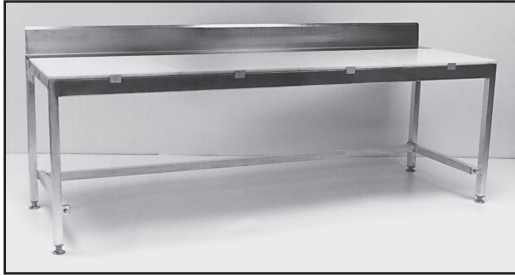

**Rust-Free Aluminum Work Tables**

Constructed of heavy-duty aluminum tubing. All-welded fabrication assures years of rugged service. Cutting surfaces are of 5/8" poly board and are cut to NSF specifications for easy cleaning, unless specified otherwise.

- 7155340 4' x 30" with poly top, no backsplash
- 7155490 5' x 30" with poly top, no backsplash
- 7155700 6' x 30" with poly top, no backsplash
- 7156030 8' x 30" with poly top, no backsplash
- 7155370 4' x 30" with poly top and 6" high S/S backsplash
- 7155520 5' x 30" with poly top and 6" high S/S backsplash
- 7155730 6' x 30" with poly top and 6" high S/S backsplash
- 7156060 8' x 30" with poly top and 6" high S/S backsplash
- 7156180 10' x 30" with poly top and 6" high S/S backsplash

**All Aluminum Boat Rack (TABLE, WALL OR CEILING MOUNT)**

The efficient way of storing & handling meat boats (easy to reach.) Expanded aluminum back with 1" square aluminum tube frame. Table mount & wall mount racks are 15" wide. (Note: platter paper holder furnished with each boat rack.)

**Order an All-Aluminum Work Station**

By using the items shown on this page, you can put together an all-aluminum work station from four to ten feet long. Example (pictured above.)

- 7155880 6' x 30" Aluminum table with poly top and backsplash
- 7204230 6' x 24" undershelf
- 7204380 Utility drawer, plastic
- 7204410 Platter holder, aluminum
- 7204650 6' Table mount boat rack with paper sleeve