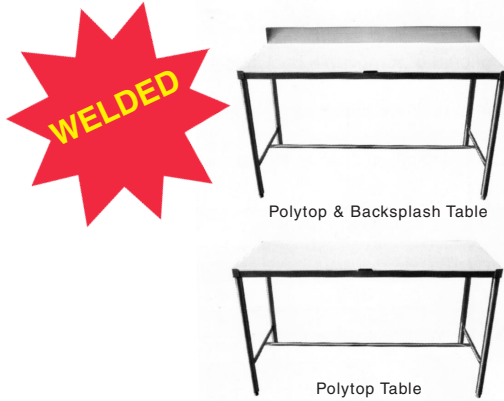

Market Equipment Inc.

Call for PBI Service: (562) 595-4785 or (209) 839-9280 (Toll Free) 1-800-421-3753

Polytop & Backsplash Tables

- 7151320 4' x 30" S/S Table W/ Polytop & Backsplash
- 7151680 6' x 30" S/S Table W/ Polytop & Backsplash
- 7151695 8' x 30" S/S Table W/ Polytop & Backsplash

Polytop Tables

- 7151290 4' x 30" S/S Table W/ Polytop
- 7151295 6' x 30" S/S Table W/ Polytop
- 7151310 8' x 30" S/S Table W/ Polytop

Polytop & Undershelf Tables

- 7151430 4' x 30" S/S Table W/ Polytop & Undershelf
- 7151450 6' x 30" S/S Table W/ Polytop & Undershelf
- 7151480 8' x 30" S/S Table W/ Polytop & Undershelf

Polytop & Backsplash & Undershelf Tables

- 7153048 4' x 30" S/S Table W/ Polytop & Backsplash & Undershelf
- 7150624 6' x 30" S/S Table W/ Polytop & Backsplash & Undershelf
- 7150824 8' x 30" S/S Table W/ Polytop & Backsplash & Undershelf

Steel Backsplash & Undershelf Tables

- 7153048 4' x 30" All S/S Table With Backsplash & Undershelf
- 7150624 6' x 30" All S/S Table With Backsplash & Undershelf
- 7150824 8' x 30" All S/S Table With Backsplash & Undershelf