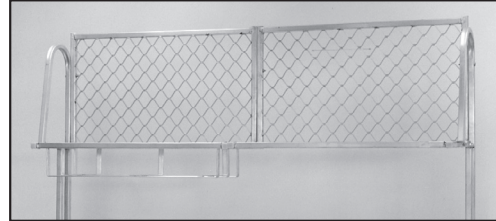

Market Equipment Inc.

Call for PBI Service: (562) 595-4785 or (209) 839-9280 (Toll Free) 1-800-421-3753

**Rust-Free Aluminum Work Tables**

Constructed of heavy-duty aluminum tubing. All-welded fabrication assures years of rugged service. Cutting surfaces are of 5/8" poly board and are cut to NSF specifications for easy cleaning, unless specified otherwise.

- 7155340** 4' x 30" with poly top, no backsplash
- 7155490** 5' x 30" with poly top, no backsplash
- 7155700** 6' x 30" with poly top, no backsplash
- 7156030** 8' x 30" with poly top, no backsplash
- 7156210** 10' x 30" with poly top, no backsplash
- 7155370** 4' x 30" with poly top and 6" high S/S backsplash
- 7155520** 5' x 30" with poly top and 6" high S/S backsplash
- 7155730** 6' x 30" with poly top and 6" high S/S backsplash
- 7156060** 8' x 30" with poly top and 6" high S/S backsplash
- 7156180** 10' x 30" with poly top and 6" high S/S backsplash

**All Aluminum Boat Rack (TABLE, WALL OR CEILING MOUNT)**

The efficient way of storing & handling meat boats (easy to reach.) Expanded aluminum back with 1" square aluminum tube frame. Table mount & wall mount racks are 15" wide. (Note: platter paper holder furnished with each boat rack.)

**Order an All-Aluminum Work Station**

By using the items shown on this page, you can put together an all-aluminum work station from four to ten feet long. Example (pictured above.)

- 7155880** 6' x 30" Aluminum table with poly top and backsplash
- 7204230** 6' x 24" undershef
- 7204380** Utility drawer, plastic
- 7204410** Platter holder, aluminum
- 7204650** 6' Table mount boat rack with paper sleeve