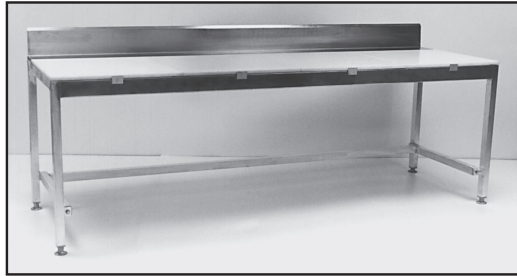

Market Equipment Inc.

Call for PBI Service: (562) 595-4785 or (209) 839-9280 (Toll Free) 1-800-421-3753

**Rust-Free Aluminum Work Tables**

Constructed of heavy-duty aluminum tubing. All-welded fabrication assures years of rugged service. Cutting surfaces are of 5/8" poly board and are cut to NSF specifications for easy cleaning, unless specified otherwise.

- 7155340** 4' x 30" with poly top, no backsplash
- 7155490** 5' x 30" with poly top, no backsplash
- 7155700** 6' x 30" with poly top, no backsplash
- 7156030** 8' x 30" with poly top, no backsplash
- 7156210** 10' x 30" with poly top, no backsplash
- 7155370** 4' x 30" with poly top and 6" high S/S backsplash
- 7155520** 5' x 30" with poly top and 6" high S/S backsplash
- 7155730** 6' x 30" with poly top and 6" high S/S backsplash
- 7156060** 8' x 30" with poly top and 6" high S/S backsplash
- 7156180** 10' x 30" with poly top and 6" high S/S backsplash

**All Aluminum Boat Rack (TABLE, WALL OR CEILING MOUNT)**

The efficient way of storing & handling meat boats (easy to reach.) Expanded aluminum back with 1" square aluminum tube frame. Table mount & wall mount racks are 15" wide. (Note: platter paper holder furnished with each boat rack.)

**Order an All-Aluminum Work Station**

By using the items shown on this page, you can put together an all-aluminum work station from four to ten feet long. Example (pictured above.)

- 7155880** 6' x 30" Aluminum table with poly top and backsplash
- 7204230** 6' x 24" undershef
- 7204380** Utility drawer, plastic
- 7204410** Platter holder, aluminum
- 7204650** 6' Table mount boat rack with paper sleeve