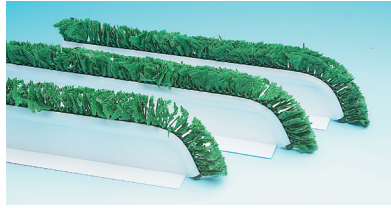

- 1900090** 3 1/2" x 12" contour divider
- 1900120** 3 1/2" x 14" contour divider
- 1900180** 3 1/2" x 16" contour divider
- 1900210** 3 1/2" x 18" contour divider
- 1900240** 3 1/2" x 24" contour divider
- 1900300** 3 1/2" x 30" contour divider
- 1900390** 4 3/4" x 30" contour divider
- 1900540** 6 1/2" x 30" contour divider

**OTHER LENGTHS & COLORS AVAILABLE UPON REQUEST**

**Plastic Dividers - All Green**

- Excellent for all produce, meat, or deli cases
- Easy to clean green plastic.

- 1902400** 24" x 3"      **1902460** 30" x 3"
- 1902430** 27" x 3"      **1902550** 30" x 5"

**Wire "L" Dividers**

Ideal for frozen turkeys, chickens, and holidays. Eliminate freezer burns and save valuable case space. 8" x 12".

- 1901560** 8" x 12' x 30" wire "L" divider
- 1901530** 8" x 12' x 28" wire "L" divider
- 1901500** 8" x 12' x 24" wire "L" divider

**OTHER LENGTHS AVAILABLE ON REQUEST**

**Deli Dividers**

Excellent for self-service deli. Does not block side view of merchandise. Solid metal base.

- 1901170** 8 1/2" x 22" deli divider.
- 1901200** 8 1/2" x 30" deli divider