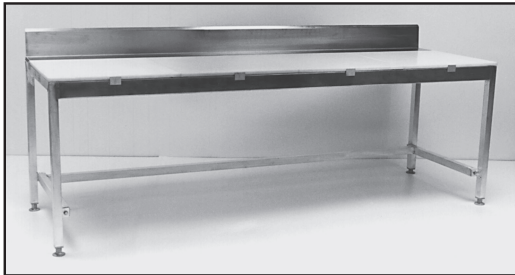

Rust-Free Aluminum Work Tables

Constructed of heavy-duty aluminum tubing. All-welded fabrication assures years of rugged service. Cutting surfaces are of 5/8" poly board and are cut to NSF specifications for easy cleaning, unless specified otherwise.

- 7155340 4' x 30" with poly top, no backsplash
- 7155490 5' x 30" with poly top, no backsplash
- 7155700 6' x 30" with poly top, no backsplash
- 7156030 8' x 30" with poly top, no backsplash
- 7155370 4' x 30" with poly top and 6" high S/S backsplash
- 7155520 5' x 30" with poly top and 6" high S/S backsplash
- 7155730 6' x 30" with poly top and 6" high S/S backsplash
- 7156060 8' x 30" with poly top and 6" high S/S backsplash
- 7156180 10' x 30" with poly top and 6" high S/S backsplash

All Aluminum Boat Rack (TABLE, WALL OR CEILING MOUNT)

The efficient way of storing & handling meat boats (easy to reach.) Expanded aluminum back with 1" square aluminum tube frame. Table mount & wall mount racks are 15" wide. (Note: platter paper holder furnished with each boat rack.)

Order an All-Aluminum Work Station

By using the items shown on this page, you can put together an all-aluminum work station from four to ten feet long. Example (pictured above.)

- 7155880 6' x 30" Aluminum table with poly top and backsplash
- 7204230 6' x 24" undershelf
- 7204380 Utility drawer, plastic
- 7204410 Platter holder, aluminum
- 7204650 6' Table mount boat rack with paper sleeve