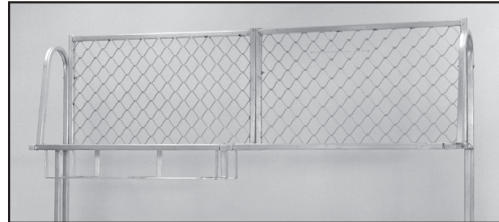

Rust-Free Aluminum Work Tables

Constructed of heavy-duty aluminum tubing. All-welded fabrication assures years of rugged service. Cutting surfaces are of 5/8" poly board and are cut to NSF specifications for easy cleaning, unless specified otherwise.

- 7155340 4' x 30" with poly top, no backsplash
- 7155490 5' x 30" with poly top, no backsplash
- 7155700 6' x 30" with poly top, no backsplash
- 7156030 8' x 30" with poly top, no backsplash
- 7155370 4' x 30" with poly top and 6" high S/S backsplash
- 7155520 5' x 30" with poly top and 6" high S/S backsplash
- 7155730 6' x 30" with poly top and 6" high S/S backsplash
- 7156060 8' x 30" with poly top and 6" high S/S backsplash
- 7156180 10' x 30" with poly top and 6" high S/S backsplash

All Aluminum Boat Rack (TABLE, WALL OR CEILING MOUNT)

The efficient way of storing & handling meat boats (easy to reach.) Expanded aluminum back with 1" square aluminum tube frame. Table mount & wall mount racks are 15" wide. (Note: platter paper holder furnished with each boat rack.)

Order an All-Aluminum Work Station

By using the items shown on this page, you can put together an all-aluminum work station from four to ten feet long. Example (pictured above.)

- 7155880 6' x 30" Aluminum table with poly top and backsplash
- 7204230 6' x 24" undershelf
- 7204380 Utility drawer, plastic
- 7204410 Platter holder, aluminum
- 7204650 6' Table mount boat rack with paper sleeve