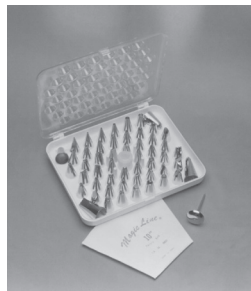

Market Equipment Inc.

Call for PBI Service: (562) 595-4785 or (209) 839-9280 (Toll Free) 1-800-421-3753

Cake Decorators' Set

This snap-lock storage box comes filled with 52 decorating tips, 1 ten inch pastry bag, 1 pastry bag coupler and 1 flower nail.

- 1000720** Decorating tool set, with 52 tubes, 2 nails, 1 bag, and 1 coupler, with storage box
- 1000722** Decorating Tip set w/ 26 Tips, 2 Nails, 1 Pastry Bag and Coupling
- 1000735** Basic Cake Decorating Kit with 6 Tip and 10" Pastry Bag
- 1000740** Pastry & Fancy Food Decorating Kit with 6 Large Tips and 16" Pastry Bag

Pastry Tip Storage Rack

- 1004021** Wall mount pastry tip and bag rack - white plastic coated

1004021

Bakers Scales

A rugged, even-balance scale with a specially designed seamless foot-scoop and balance weight. Precision built, with hardened steel pivots and V-shaped hardened bearings. Finished in durable oven-baked enamel. Furnished with set of weights and two 9" plates. 16 lbs. capacity.