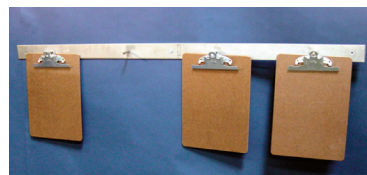

- 6000572** S/S Baker's Scale Scoop Only 20 LB Capacity
- 6000575** Oversized Footed Plastic Scoop

0500030

PBI Weekly Menu Planning Board

- 0500030** Weekly menu planning board with clips.

PBI Bakery Clipboard Holder

Keep your bakery efficient and tidy with our stainless steel clipboard holder

- 0500060** 48" stainless steel clipboard holder w/pegs

0500060

Cake Decorating Turntable

Heavy-weight commercial turntable features a heavy cast iron base with an adjusting screen to control the spin when desired. The aluminum top plate has a smooth surface with no holes to catch dirt. 12" diameter.