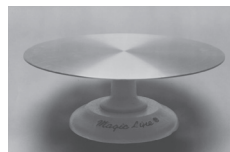

1000750

Signal Hill, CA.
(562) 595-4785
2667 Gundry Avenue, 90755 • (Corporate)

OFFICE
ADDRESSES
www.pbimarketing.com
Customerservice@pbimarketing.com

Tracy, CA.
(209) 839-9280
252 Larch Road Suite A, 95304