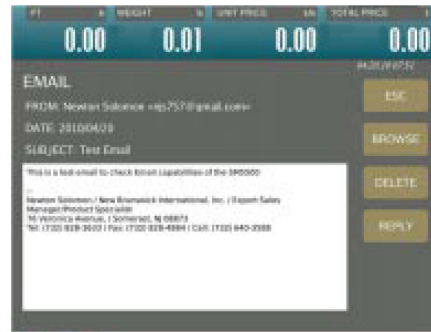

Email-Incoming and Outgoing