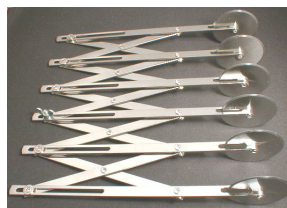

Market Equipment Inc.

Call for PBI Service: (562) 595-4785 or (209) 839-9280 (Toll Free) 1-800-421-3753

Pizza Rim Trays - Aluminum

- | | | | |
|----------------|--------------|----------------|--------------|
| 4804920 | 6" rim tray | 4805010 | 16" rim tray |
| 4804950 | 9" rim tray | 4808750 | 18" rim tray |
| 4808710 | 10" rim tray | | |
| 4804980 | 12" rim tray | | |
| 4808740 | 15" rim tray | | |

2051006

4804920

Pizza Screens

- | | | | |
|----------------|------------|----------------|------------|
| 6150665 | 8" screen | 6150685 | 15" screen |
| 6150675 | 12" screen | 6150690 | 18" screen |
| 6150680 | 13" screen | | |

6150665

Pizza Cutter

- | | |
|----------------|---|
| 3253480 | 4" pizza cutter |
| 3253485 | 5" pizza cutter |
| 2051006 | 6 Wheel Adjustable Dough Divider - 2 1/4" DIA. Wheels |

3253485

Pizza Rack

- | | |
|----------------|----------------------|
| 5205465 | 11 tiered pizza rack |
| 5205475 | 15 tiered pizza rack |